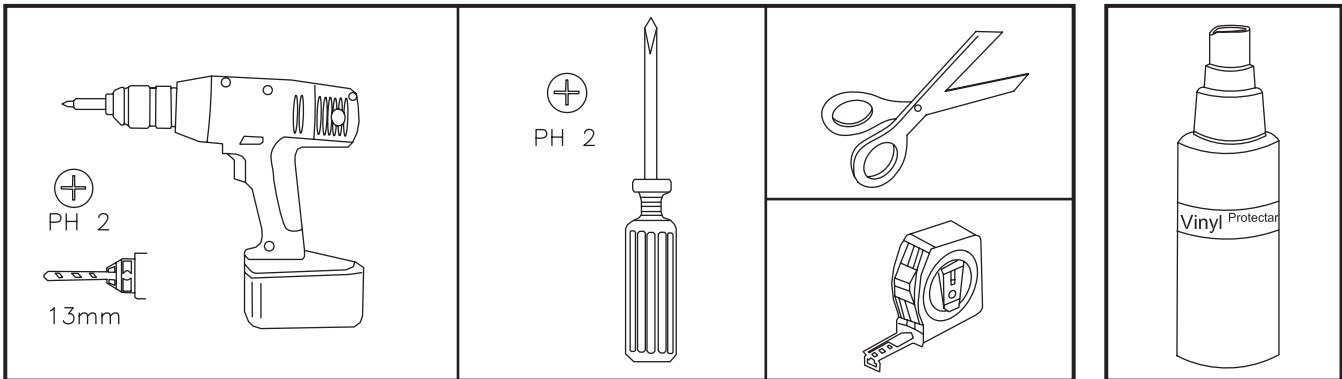

TOOLS - HERRAMIENTAS